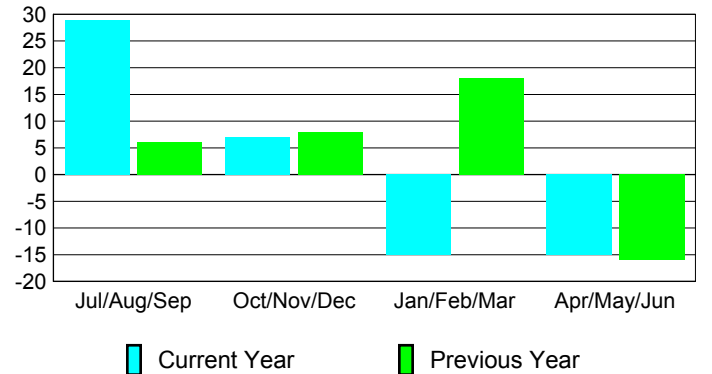

Club Results 2009-2010

Goal, New, Dropped, Gain/Loss

MEMBERSHIP

Membership Results
2009-2010

Membership
2008-2009

Month	Net Memb	Actual New	Actual Dropped	Gain/Loss of	Gain/Loss of
	Goal	Memb	Memb	Memb	Memb
Jul/Aug/Sep	-2	88	-59	29	6
Oct/Nov/Dec	2	64	-57	7	8
Jan/Feb/Mar	2	43	-58	-15	18
Apr/May/June	4	57	-72	-15	-16
Totals	6	252	-246	6	16

Membership Results 2009-2010

Goal, New, Dropped, Gain/Loss

Comparison of Club Gain/Loss

Current Year Compared to the Previous Year

Comparison of Membership Gain/Loss

Current Year Compared to the Previous Year

YTD Status Quo Clubs 2009-2010

Status Quo Clubs Compared to Status Quo Members

Gender Comparison 2009-2010

Male

Female