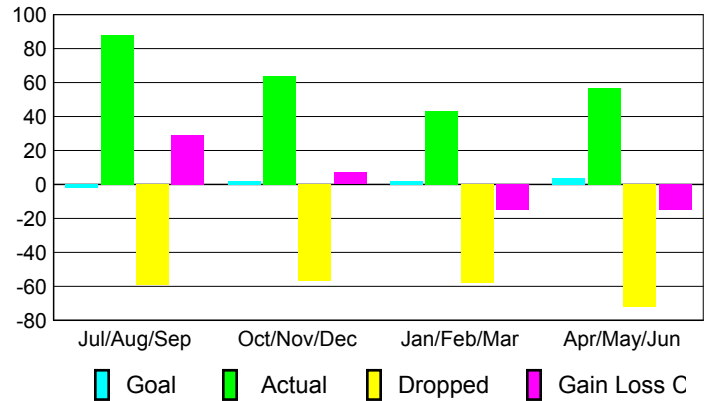

Club Results 2009-2010

Goal, New, Dropped, Gain/Loss

MEMBERSHIP

Membership Results
2009-2010

Membership
2008-2009

Month	Net Memb	Actual New	Actual Dropped	Gain/Loss of	Gain/Loss of
	Goal	Memb	Memb	Memb	Memb
Jul/Aug/Sep	-2	88	-59	29	6
Oct/Nov/Dec	2	64	-57	7	8
Jan/Feb/Mar	2	43	-58	-15	18
Apr/May/June	4	57	-72	-15	-16
Totals	6	252	-246	6	16

Membership Results 2009-2010

Goal, New, Dropped, Gain/Loss

Comparison of Club Gain/Loss

Current Year Compared to the Previous Year

Comparison of Membership Gain/Loss

Current Year Compared to the Previous Year